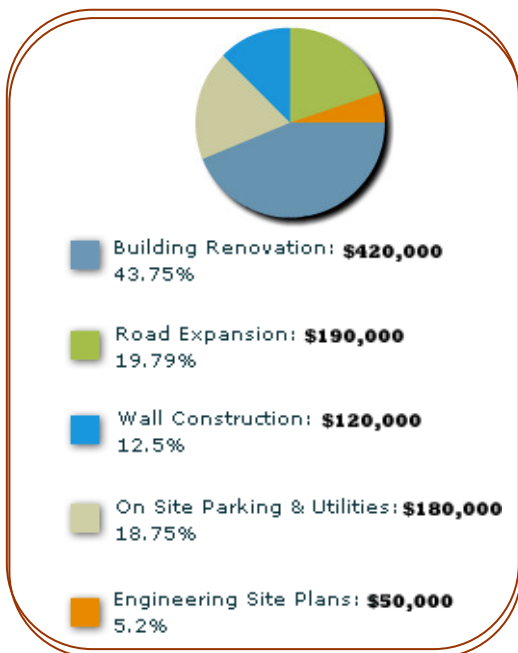

Ways To Give/Support

Hanuman Temple in Frisco, Texas is an exciting, historic and sacred project. To open the Temple facility and have public programs, we need your financial assistance. Generosity of your donations are vital in making the Hanuman Temple a reality. The Temple will be a source of religious, spiritual & social support to many local communities including Frisco, West Plano, Allen, McKinney, Prosper & The Colony.

Please make your kind donation towards any of the opportunities listed below:

Lifetime (Sashwata) Puja Sponsorship

To maintain and support the wide spectrum of services, the Temple requires financial support from the community. One way to show moral and financial support is through the Lifetime (Sashwata) Puja Sponsorship. This is a unique opportunity where sponsors are entitled to have puja performed in their name on two days every year for their entire life time.

Silver Tulasi Leaves

Kindly choose to donate a Silver Tulasi leaf. Only 501 are available. These will be placed permanently before the Lord in the Temple and used regularly in Puja to Hanuman. Donor names will be recognized on a special Donors Wall Plaque inside the facility.

Buy a Brick

Please donate towards the bricks needed for the construction of the privacy wall (1140 ft long by 8 ft high) on the North side of the property. Donor names will be recognized on a special Donor Wall Plaque inside the facility.

Building Renovation

Please donate towards building of Prayer Hall, Sunday School Class Rooms, Community Hall, Priest quarters, Public Facilities and Utility rooms in the existing structure on the Land site. In recognition of significant donations, donors will be honored on a special Donors Wall Plaque inside the facility.

On Site Parking

The temple site is required to have 70 parking spaces. Kindly donate towards the construction effort of a parking space. Donors names will be recognized on a special Donors Wall Plaque inside the facility.

Road Expansion

The City of Frisco has mandated that Independence Parkway in front of Temple Site be properly expanded to 4 lanes. Please donate liberally towards the road expansion and construction. Donors names will be recognized on a special Donors Wall Plaque inside the facility.

Cash & Pledge Donation

Cash Donations are among the most valuable as they allow us to allocate funds wherever the need is greatest. Instead of a onetime cash donation, you may wish to pledge your contribution monthly or yearly over a number of years.

*Thank you for supporting **Karya Siddhi Hanuman Temple** Datta Yoga Center (DYC) is registered as a 501(c)(3) nonprofit organization. All contributions to DYC are tax-deductible.*